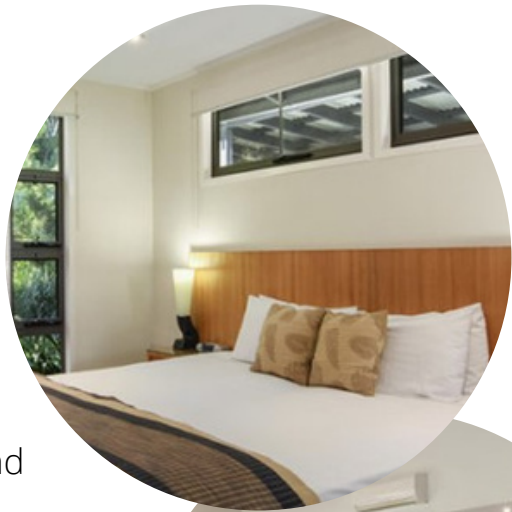

# What types of accommodation are available?

We have a range of accommodation available, to suit different family shapes/sizes and needs with two and three bedroom private villas available.

These premium self-contained 2 and 3 bedroom mountain side villas boast expansive views to the valley and surrounding rainforest.

They have a combination of bedding available including king size beds, single beds, and fold out couches in the living space.

Guests will be accommodated in either a 2 or 3 bedroom villa depending on their family size.

Each apartment has air-conditioning, private bathroom, a kitchen with appliances, crockery and cutlery, a private entertaining balcony/deck with BBQ and Spa bath.

Each room features washing machine, dryer, dvd player and wifi and fire place to make your stay toasty.